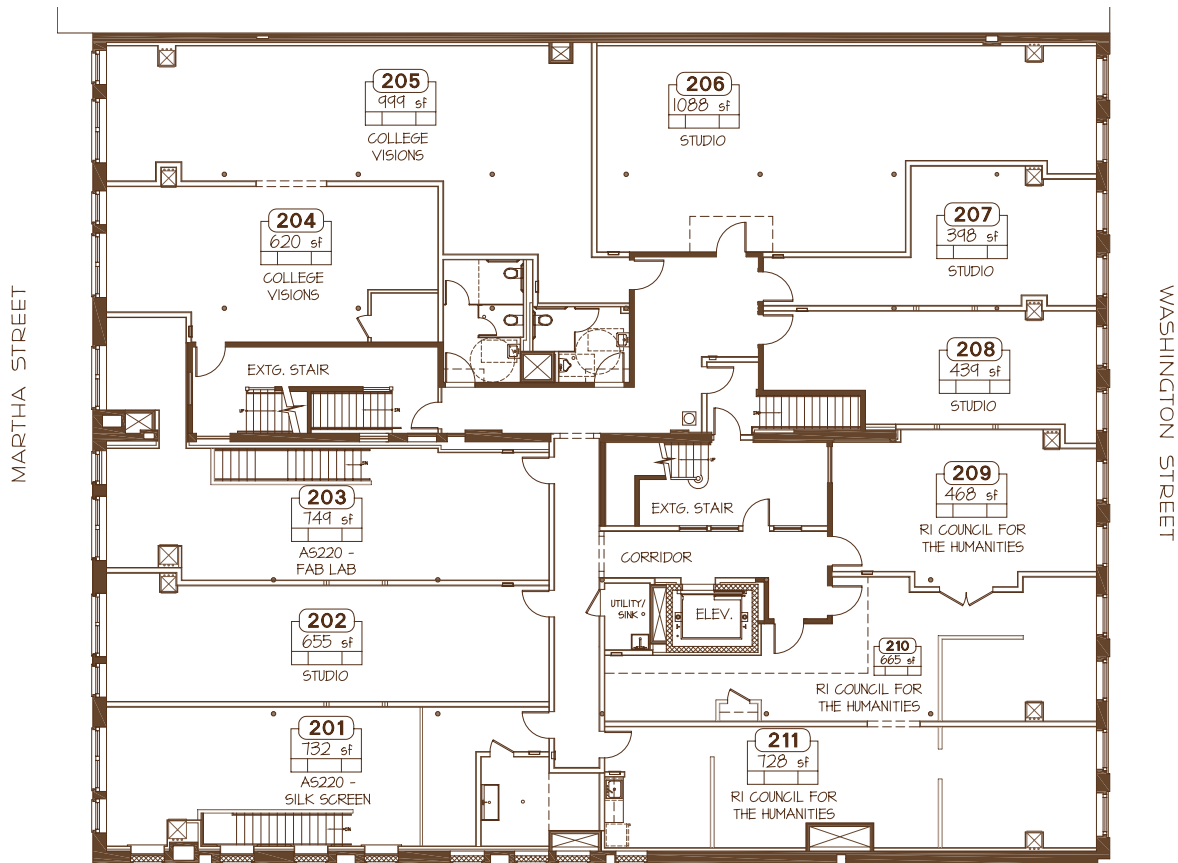

AS220
— at the —
**MERCANTILE
BLOCK**

2ND FLOOR STUDIOS

Floor 2 contains 11 studios, several of which have been joined to provide larger spaces.

The second floor tenant mix includes two AS220 programs: the Silk Screen Studio and AS220

Labs; several non profits such as College Visions and the Rhode Island Council on the Humanities (RICH); and some individual work studios.

MUSIC REHEARSAL STUDIOS AT THE MERCANTILE

3 Music Rehearsal Studios are being built out in the basement of the Mercantile. 2 will be about 260sf and 1 will be about 430sf. These studios will be accessed from Martha Street. It is expected that these spaces will be able to serve a number of bands/groups of musicians.