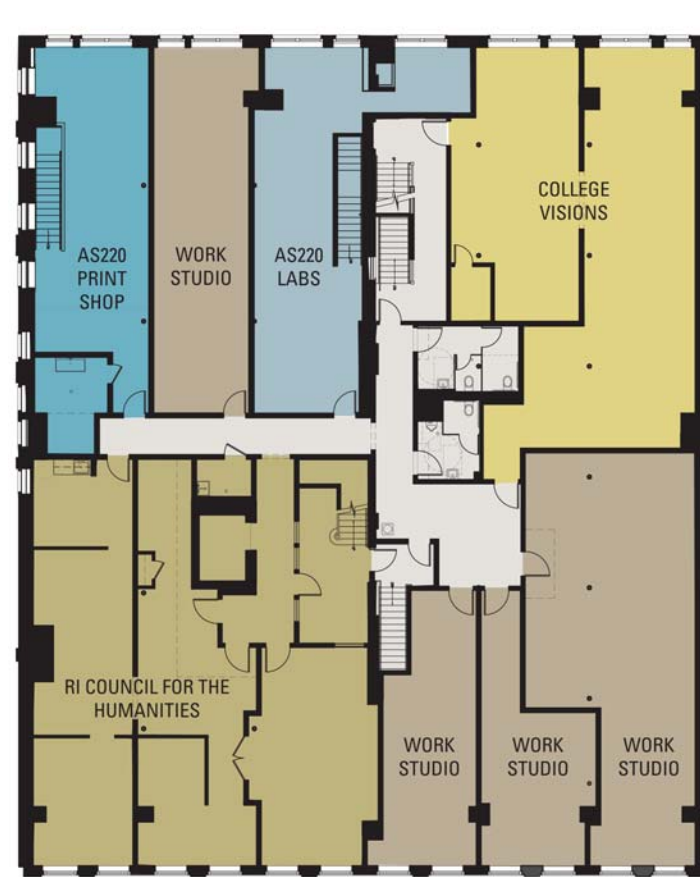

FIRST FLOOR: LOCAL RETAIL, COMMERCIAL AND AS220 PROGRAM SPACE

SECOND FLOOR: WORK STUDIOS, ARTS & EDUCATION RELATED OFFICES; AS220 PROGRAM SPACE

THIRD FLOOR: 11 ARTISTS' RESIDENTIAL STUDIOS

FOURTH FLOOR: 11 ARTISTS' RESIDENTIAL STUDIOS

KEY

- | | |
|-------------------------------|------------------|
| Clark the Locksmith | Work Studio |
| Bar/ Restaurant | AS220 Labs |
| Wheels | AS220 Print Shop |
| RI Council for the Humanities | Studio Spaces |
| College Visions | Circulation |